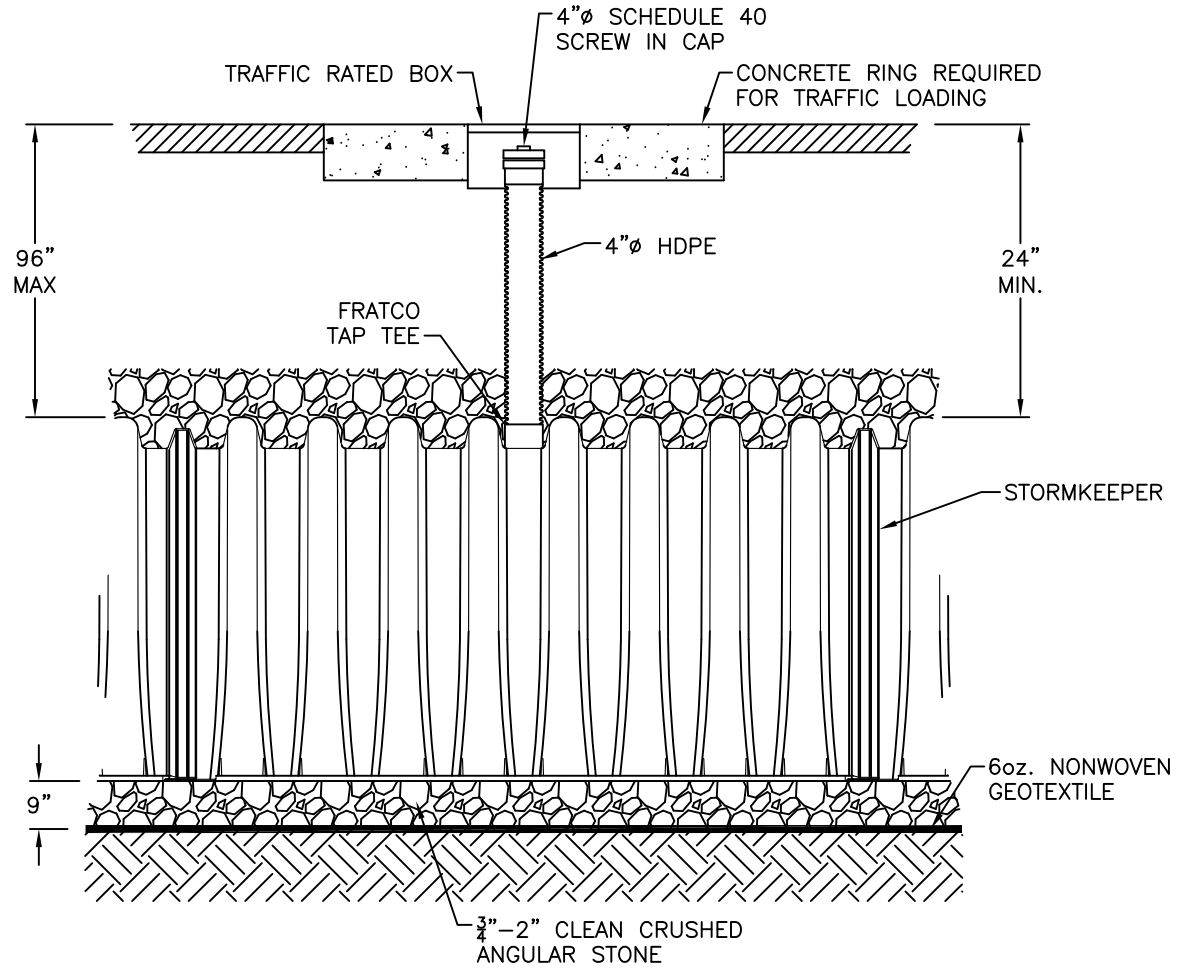

LANE STORMKEEPER CHAMBERS
INSPECTION PORT / CLEANOUT DETAIL

LANE ENTERPRISES, INC.

SCALE: NTS

DRAWN BY: JDS

DATE: 10/26/15

DRAWING NUMBER:

PAGE: