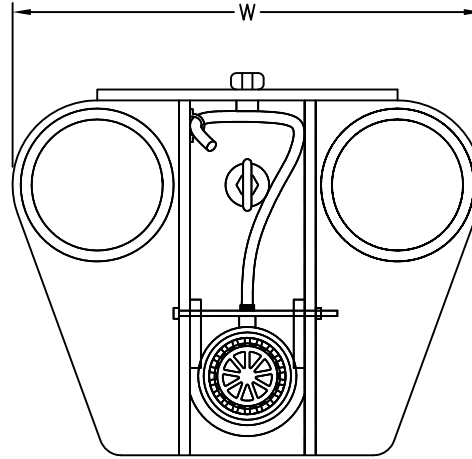

TOP VIEW

FRONT VIEW

Reverse Q Pond Outlet
 by Lane Enterprises
 (717)761-8175
 www.lane-enterprise.com

SIDE VIEW

RQ Dimensions			
Size	"L"	"W"	"H"
1.5"	25.0"	16.0"	14"
2"	25.0"	16.3"	14.4"
2.5"	25.0"	17.0"	15.0"
3"	27.0"	20.8"	17.1"
4"	33.0"	21.8"	19.6"
5"	37.0"	23.8"	22.0"
6"	41.0"	23.8"	25.4"
8"	49.0"	27.8"	34.4"

REVERSE Q - DIMENSIONS
 www.lane-enterprises.com
 (717)761-8175

LANE ENTERPRISES, INC.

SCALE: NTS
 DRAWN BY: JDS
 DATE: 2/28/13
 DRAWING NUMBER:

PAGE: