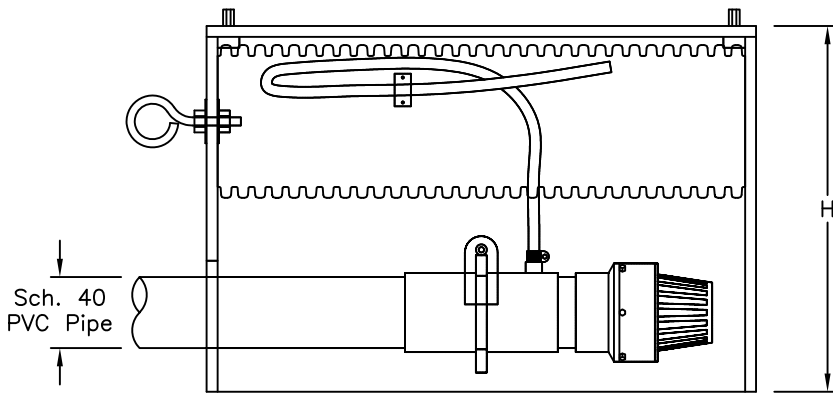

TOP VIEW

FRONT VIEW

Reverse Q Pond Outlet
 by Lane Enterprises
 (717)761-8175
 www.lane-enterprise.com

SIDE VIEW

RQ Dimensions			
Size	"L"	"W"	"H"
1.5"	25.0"	16.0"	14"
2"	25.0"	16.3"	14.4"
2.5"	25.0"	17.0"	15.0"
3"	27.0"	20.8"	17.1"
4"	33.0"	21.8"	19.6"
5"	37.0"	23.8"	22.0"
6"	41.0"	23.8"	25.4"
8"	49.0"	27.8"	34.4"

REVERSE Q - DIMENSIONS
 www.lane-enterprises.com
 (717)761-8175

LANE ENTERPRISES, INC.

SCALE: NTS
 DRAWN BY: JDS
 DATE: 2/28/13
 DRAWING NUMBER:

PAGE: